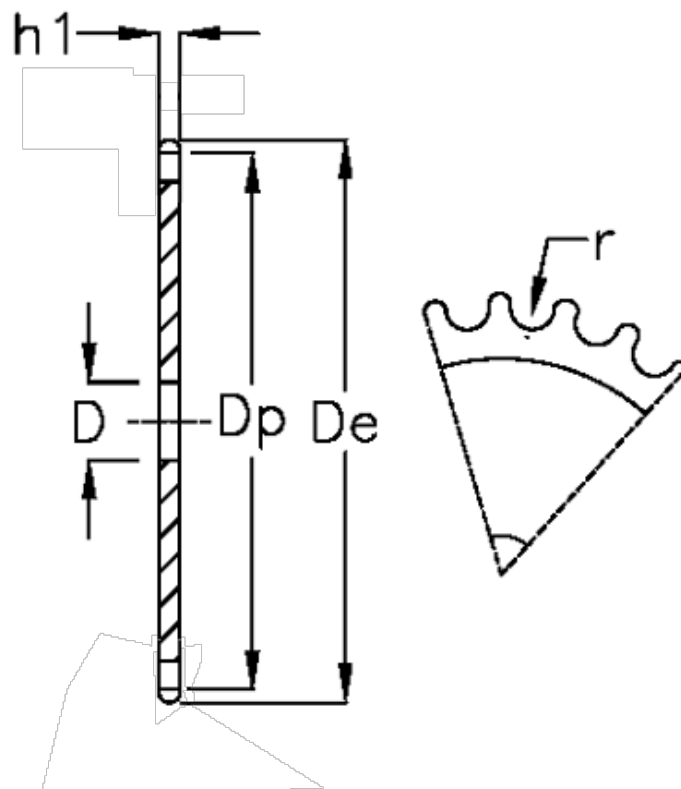

Article number: 616021006033

Description: Plate wheel 10 B-1 Z=33 simplex

Measures

C	= 2
D	= 16
De	= 174.5
Dp	= 167
For chain size	= 5/8 x 3/8
For chain type	= 10 B-1
h1	= 9.1
Number of teeth	= 33

r = 10.16